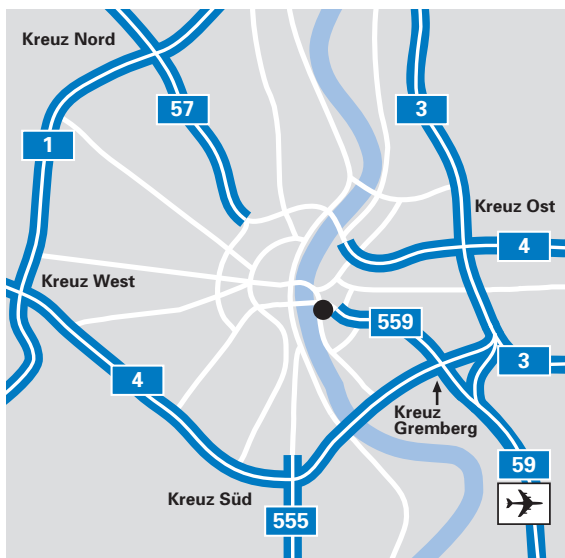

Find your way in.

www.tuv.com

TÜV Rheinland Group

By car

From far-away places

From the motorway ring road take the A 4 as far as the Cologne-Gremberg motorway intersection, then take the A 559 towards Cologne-Deutz and leave at the Cologne-Kalk/-Poll exit; continue along Rolshover Straße, Max-Glomsda-Straße and Taubenholzweg, until you get to TÜV Rheinland Group, Am Grauen Stein.

If you have an in-car navigation system, enter "Am Grauen Stein" as your destination.

From near-by places

If you know your way around, you may go straight through the city centre, cross one of the Rhine bridges towards Cologne/Bonn Airport, continue along the A 559 and leave at the Am Grauen Stein or Cologne-Kalk/-Poll exit.

By bus and rail

From Cologne Central Station

You take the underground (lines 12,14,16 or 18) to Neumarkt to change there to tram 7 or 8 to Deutz-Zündorf, and get off at the Raiffeisenstraße stop. From there, it is about 7 minutes to walk to the headquarters.

Alternatively, you can go by tram 1 or 9 towards Cologne-Brück or Cologne-Königsforst, and get off at the Bhf Deutz/Messe stop.

From Deutz Station

You take bus 156 going direct to TÜV Rheinland Group (see time of departure).