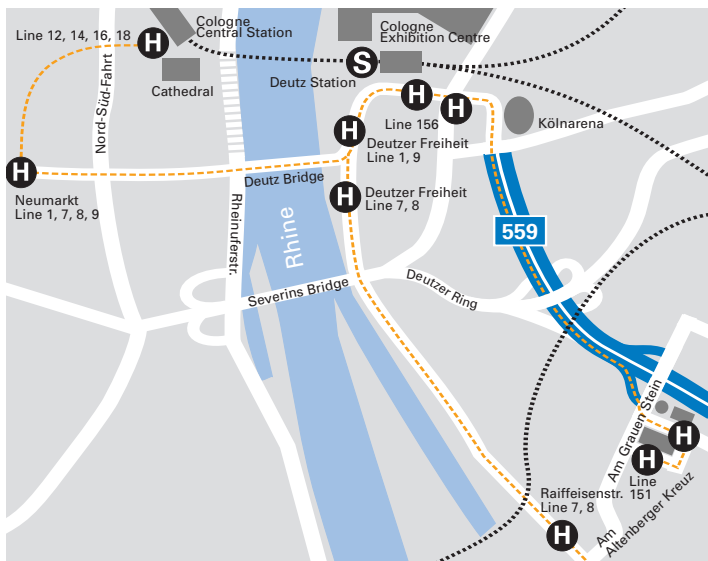

Find your way in.

www.tuv.com

TÜV Rheinland Group

By car

From far-away places

From the motorway ring road take the A 4 as far as the Cologne-Gremberg motorway intersection, then take the A 559 towards Cologne-Deutz and leave at the Cologne-Kalk/-Poll exit; continue along Rolshover Straße, Max-Glomsda-Straße and Taubenholzweg, until you get to TÜV Rheinland Group, Am Grauen Stein.

If you have an in-car navigation system, enter "Am Grauen Stein" as your destination.

From near-by places

If you know your way around, you may go straight through the city centre, cross one of the Rhine bridges towards Cologne/Bonn Airport, continue along the A 559 and leave at the Am Grauen Stein or Cologne-Kalk/-Poll exit.

By bus and rail

From Cologne Central Station

You take the underground (lines 12,14,16 or 18) to Neumarkt to change there to tram 7 or 8 to Deutz-Zündorf, and get off at the Raiffeisenstraße stop. From there, it is about 7 minutes to walk to the headquarters.

Alternatively, you can go by tram 1 or 9 towards Cologne-Brück or Cologne-Königsforst, and get off at the Bhf Deutz/Messe stop.

From Deutz Station

You take bus 156 going direct to TÜV Rheinland Group (see time of departure).