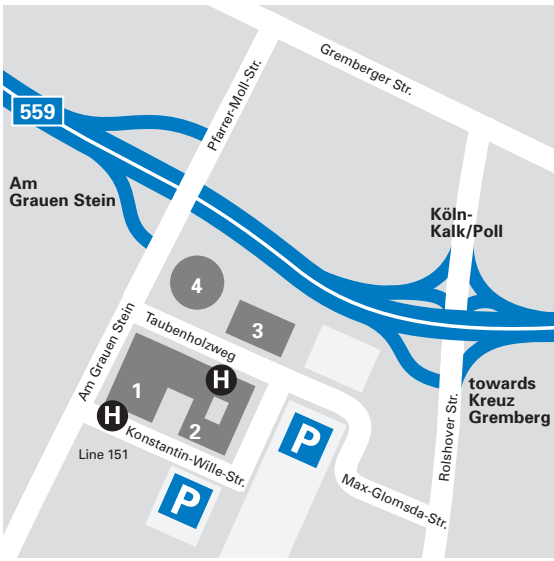

1. 1 Main entrance TÜV Rheinland Group
2. 2 Atrium entrance
3. 3 Taubenholzweg entrance
4. 4 Seminar Centre

TÜV Rheinland Group

Am Grauen Stein

51105 Köln

Tel +49 221 806-0

Fax +49 221 806-114