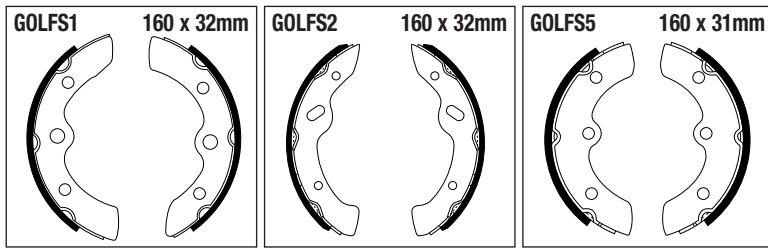

GOLF CART BRAKE SHOES

YAMAHA

Engine
Type

BRAKE SHOES - FRONT

BRAKE SHOES - REAR

Left Brake Shoe

Right Brake Shoe

Left Brake Shoe

GOLF CART BRAKE SHOE ILLUSTRATIONS

BRAKE SHOE DIAMETER CHART (in mm)